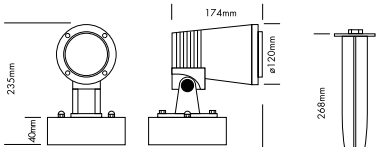

NEW

AXIS SMALL

24° - 4000K - 800 lm - 24 Vdc **L173344S**
24° - 3000K - 750 lm - 220 VAC **L173346SAC**
24° - 3000K - 750 lm - 24 Vdc **L173346S**
30° - R+G+B - 140 lm - 24 Vdc **L173340S**
grondpin / piquet small **L17334MM**
anti-glare ring / anneau anti éblouissement small **L17334ARS**

24 Vdc / 100-240 VAC Mono: 8W -7.5W(AC) RGB: 6W IP65 50 000 hrs (L80/B10) CRI / IRC 80 Energie D-F-G ✓ 24° - 30° incl. kabel / câble

NEW

AXIS MEDIUM

24° - 4000K - 3000 lm - 24 Vdc **L173344M**
24° - 3000K - 2800 lm - 220 VAC **L173346MAC**
24° - 3000K - 2800 lm - 24 Vdc **L173346M**
30° - R+G+B - 660 lm - 24 Vdc **L173340M**
grondpin / piquet medium + large **L17334MM**
anti-glare ring / anneau anti éblouissement medium **L17334ARM**

24 Vdc / 100-240 VAC Mono: 23W -26W (AC) RGB: 24W IP65 50 000 hrs (L80/B10) CRI / IRC 80 Energie D-G ✓ 24° - 30° incl. kabel / câble

NEW

AXIS LARGE

24° - 4000K - 4400 lm - 24 Vdc **L173344X**
24° - 3000K - 4400 lm - 220 VAC **L173346XB**
24° - 3000K - 4400 lm - 24 Vdc **L173346X**
35° - R+G+B - 1300 lm - 24 Vdc **L173340X**
grondpin / piquet medium + large **L17334MM**
anti-glare ring / anneau anti éblouissement large **L17334ARX**

100-240 VAC RGB: 47W Mono: 48W IP65 50 000 hrs (L80/B10) CRI / IRC 80 Energie D-G X 24° - 35° incl. kabel / câble