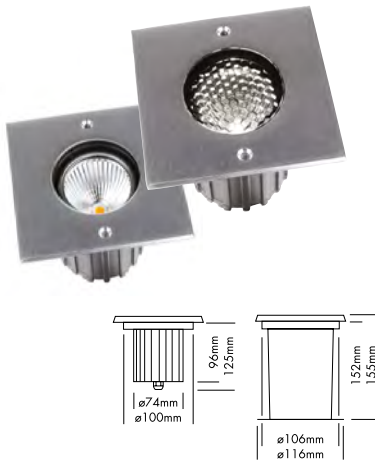

ADVANCE S SQUARE COB

4000K - 700 lm - 24 Vdc
anti-glare - 4000K - 600 lm - 24 Vdc
3000K - 700 lm - 24 Vdc
anti-glare - 3000K - 600 lm - 24 Vdc
3000K - 700 lm - 220 VAC
anti-glare - 3000K - 600 lm - 220 VAC

L171AC8SS
L171AC8SGS
L171AC6SS
L171AC6SGS
L171AC6SSAC
L171AC6SGSAC