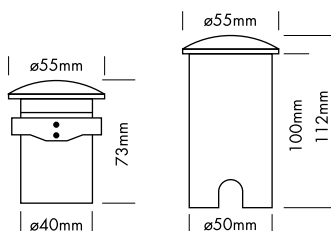

Energie
F

X

flood

IK10

max. 4000
kg

incl. driver
incl. kable / câble
50 cm
incl. recess box

incl. water-
stop

ALPHA V