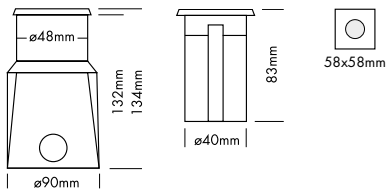

ADVANCE L SQUARE RGB

R+G+B - 810 lm
 anti-glare - R+G+B - 480 lm

L171A0LS
 L171A0LGS

24 Vdc-cc
 22 W
 IP67
 50 000 hrs (L80/B10)
 Energie E-G
 ✓
 30°
 max. 4500 kg
 223 mm

incl. kable / câble 50 cm
 incl. recess box