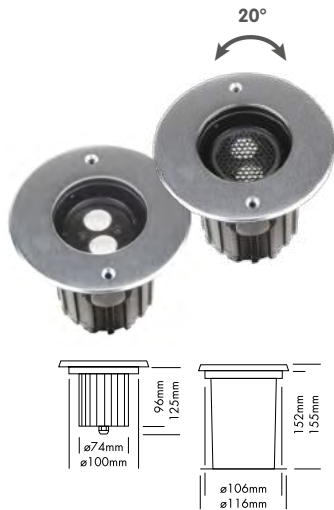

ADVANCE S ROUND

4000K - 300 lm - 24 Vdc
anti-glare - 4000K - 190 lm - 24 Vdc
3000K - 300 lm - 24 Vdc
anti-glare - 3000K - 190 lm - 24 Vdc
3000K - 300 lm - 220 VAC
anti-glare - 3000K - 190 lm - 220 VAC

L171A8SR
L171A8SGR
L171A6SR
L171A6SGR
L171A6SRAC
L171A6SGRAC