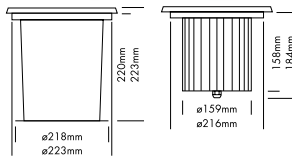

ADVANCE L SQUARE RGB

R+G+B - 810 lm
 anti-glare - R+G+B - 480 lm

L171A0LS
 L171A0LGS

24 Vdc-cc
 22 W
 IP67
 50 000 hrs (L80/B10)
 Energie E-G
 ✓
 30°
 max. 4500 kg
 223 mm

incl. kable / câble 50 cm
 incl. recess box