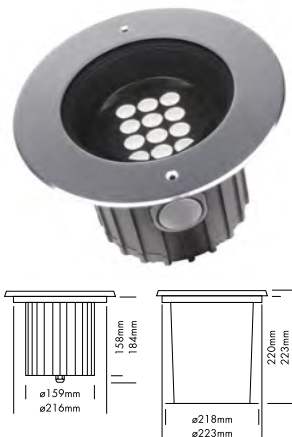

ADVANCE L ROUND RGB

R+G+B - 810 lm
anti-glare - R+G+B - 480 lm

L171A0LR
L171A0LGR