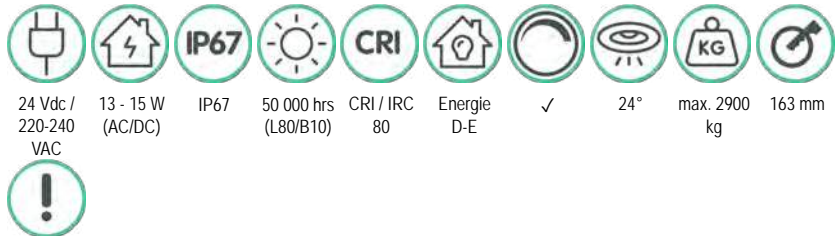

24 Vdc / 220-240 VAC
13 - 15 W (AC/DC)
IP67
50 000 hrs (L80/B10)
CRI / IRC 80
Energie D-E
✓
24°
max. 2900 kg
163 mm

incl. kable / câble 50 cm
incl. recess box