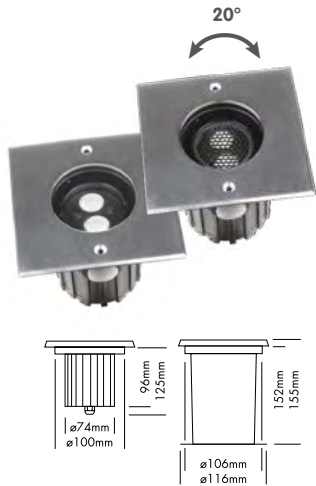

TRIAC

38°

IK10

max. 5000
kg

incl. kable
/ câble 50
cm
incl. recess
box

incl. water-
stop

ADVANCE S SQUARE

4000K - 300 lm - 24 Vdc
 anti-glare - 4000K - 190 lm - 24 Vdc
 3000K - 300 lm - 24 Vdc
 anti-glare - 3000K - 190 lm - 24 Vdc
 3000K - 300 lm - 220 VAC
 anti-glare - 3000K - 190 lm - 220 VAC